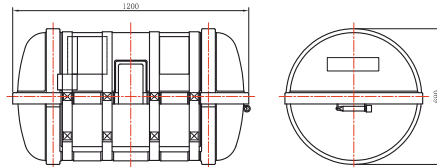

12 Man Ocean: Davit Liferaft

SOLAS A & B PACK

A & B Pack Container

12 Man	SOLAS A Pack	SOLAS B Pack
Container Dimensions (mm)	1200 x 690	1200 x 690
Weight (kg)	150	125
Max. Height Stowage	25m	25m
Painter Line Length	35m	35m
Inflation Cylinder	2 x 5 Litres	2 x 5 Litres

Approvals	DNV-GL
-----------	--------

Stowage height available up to 40m including 50m painter line length.

Dimensions and weight of container +/- 5%
Ocean Safety reserves the right to change specification without notice