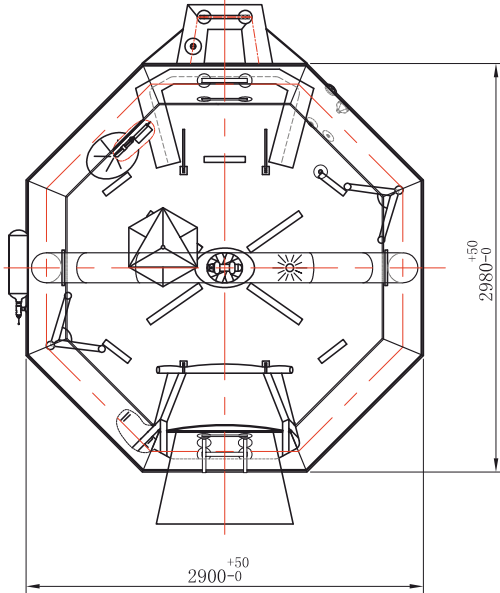

12 Man Ocean: Davit Liferaft

SOLAS A & B PACK

A & B Pack Container

12 Man	SOLAS A Pack	SOLAS B Pack
Container Dimensions (mm)	1200 x 690	1200 x 690
Weight (kg)	150	125
Max. Height Stowage	25m	25m
Painter Line Length	35m	35m
Inflation Cylinder	2 x 5 Litres	2 x 5 Litres

Approvals	DNV-GL
-----------	--------

Stowage height available up to 40m including 50m painter line length.

Dimensions and weight of container +/- 5%
Ocean Safety reserves the right to change specification without notice