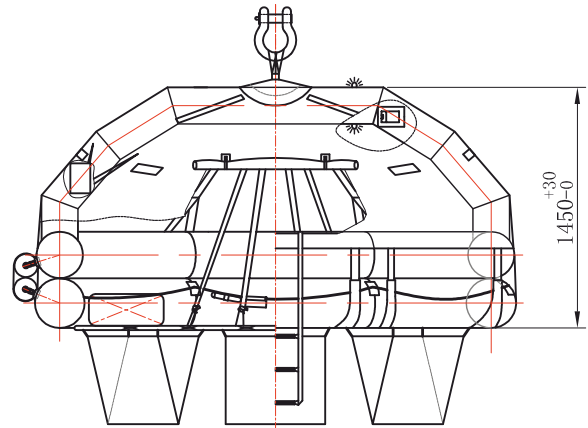

12 Man Ocean: Davit Liferaft

SOLAS A & B PACK

A & B Pack Container

12 Man	SOLAS A Pack	SOLAS B Pack
Container Dimensions (mm)	1200 x 690	1200 x 690
Weight (kg)	150	125
Max. Height Stowage	25m	25m
Painter Line Length	35m	35m
Inflation Cylinder	2 x 5 Litres	2 x 5 Litres

Approvals	DNV-GL
-----------	--------

Stowage height available up to 40m including 50m painter line length.

Dimensions and weight of container +/- 5%
Ocean Safety reserves the right to change specification without notice