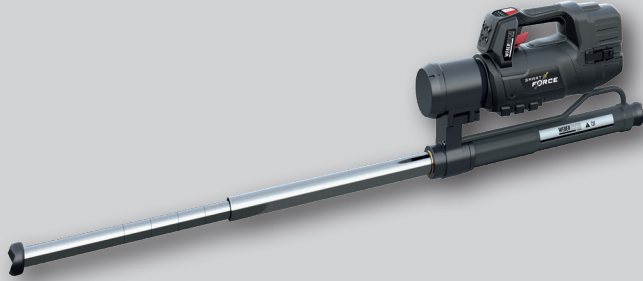

Rescue Ram RZT 2-1360 SMART-FORCE

Part no.

1100145

- POW3R PUMP
- 18V BATTERY
- CONNECT
- DISTANCE
- LED LIGHTS
- UNDERWATER

Technical specifications:

Closed length (retracted)	586 mm
Final length (extended)	1387 mm
Stroke (1./2. stage)	428/ 372 mm
Force (1./2. stage)	108,0/62,0 kN
Weight (ready for use)	21,4 kg
Dimensions (L x W x H)	586 x 150 x 345 mm
EN classification (EN 13204)	TR108/428-62/372-21,4-E-I