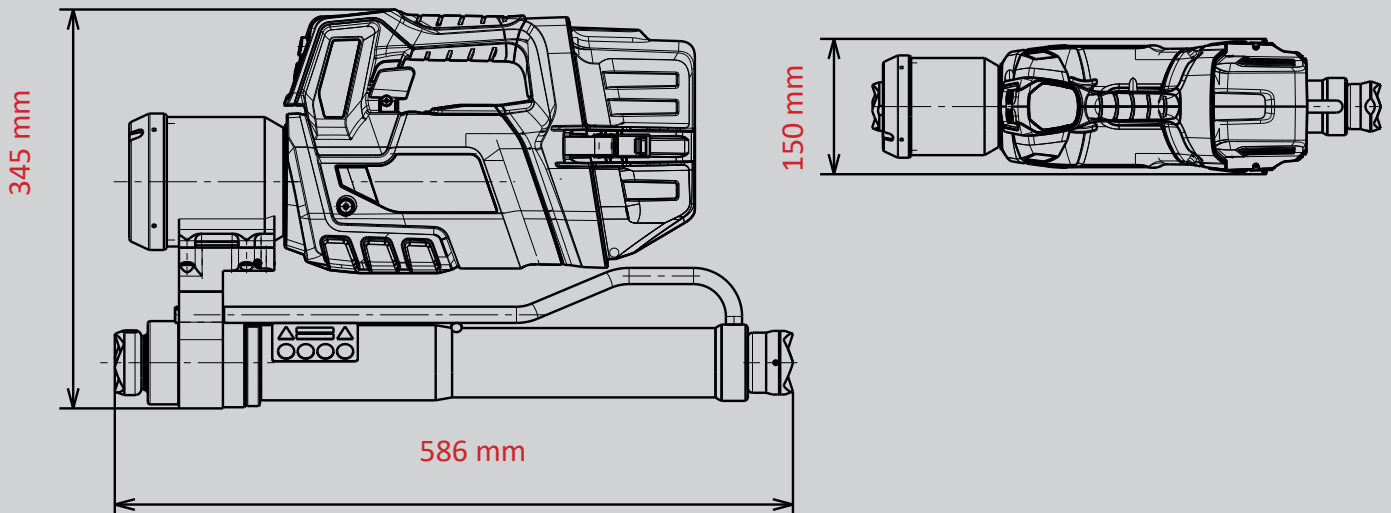

Rescue Ram RZT 2-1360 SMART-FORCE

Part no.

1100145

- POW3R PUMP
- 18V BATTERY
- CONNECT
- DISTANCE
- LED LIGHTS
- UNDERWATER

Technical specifications:

Closed length (retracted)	586 mm
Final length (extended)	1387 mm
Stroke (1./2. stage)	428/ 372 mm
Force (1./2. stage)	108,0/62,0 kN
Weight (ready for use)	21,4 kg
Dimensions (L x W x H)	586 x 150 x 345 mm
EN classification (EN 13204)	TR108/428-62/372-21,4-E-I