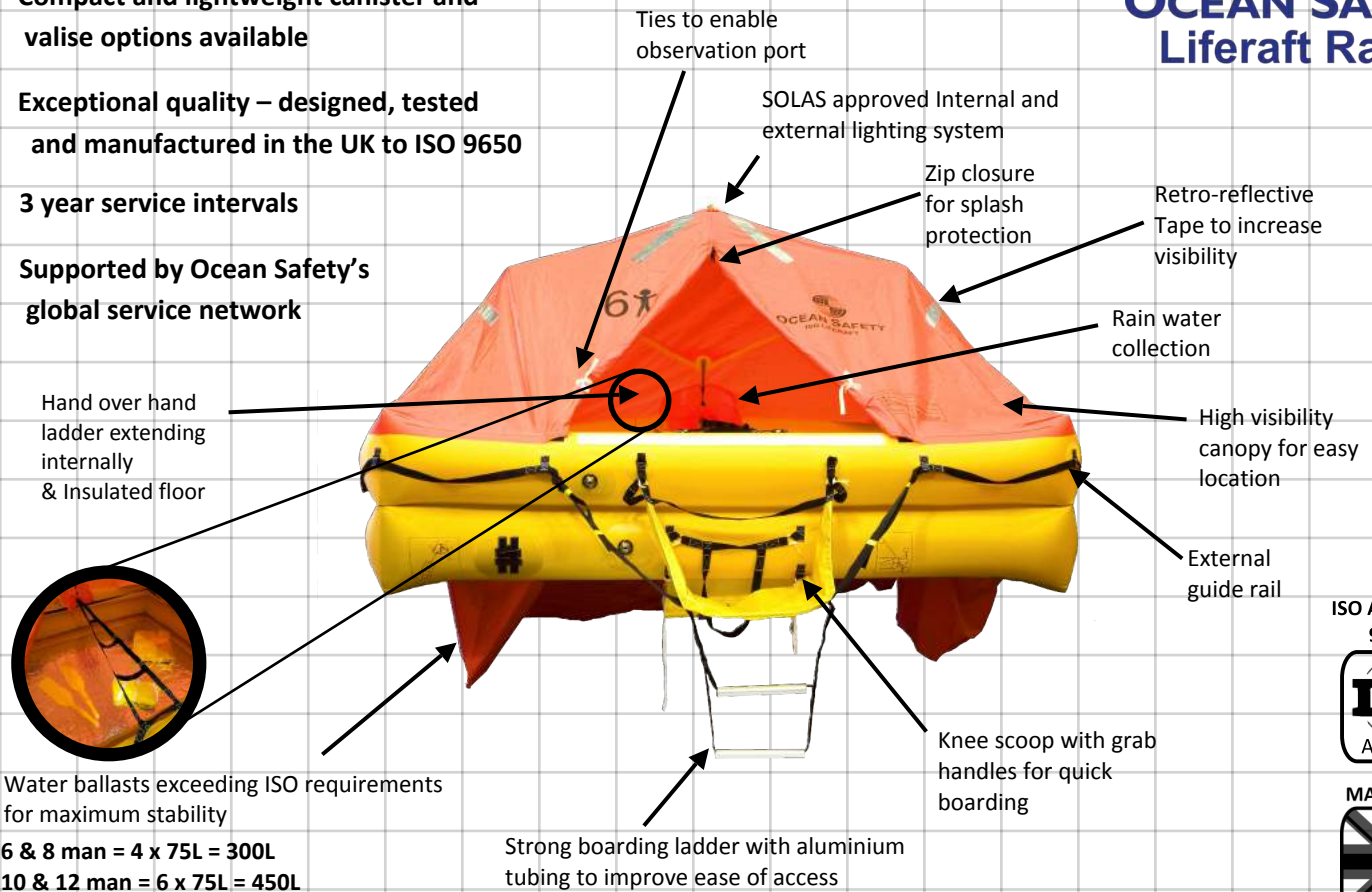

An award-winning liferaft designed and developed specifically for the global leisure market.

Key Features The official liferaft supplied to the RNLI

OCEAN SAFETY
 Liferaft Range

- Compact and lightweight canister and valise options available
- Exceptional quality – designed, tested and manufactured in the UK to ISO 9650
- 3 year service intervals
- Supported by Ocean Safety's global service network

ISO APPROVED
 9650-1

MADE IN UK

Water ballasts exceeding ISO requirements for maximum stability
 6 & 8 man = 4 x 75L = 300L
 10 & 12 man = 6 x 75L = 450L

ISO < 24 HOURS (less than 24

Dimensions stated are +/- 3cm approx.

Size	STANDARD CANISTER		
	Dimensions (mm)	Weight	Part No
4 Person	710x490x260	30 kg	RAF0105
6 Person	800x520x290	40 kg	RAF0115
8 Person	800x520x290	46 kg	RAF0125
10 Person	890x520x260	53 kg	RAF0135
12 Person	890x520x260	56 kg	RAF0140

Size	STANDARD CANISTER		
	Dimensions (mm)	Weight	Part No
4 Person	710x490x280	41 kg	RAF0165
6 Person	800x520x310	49 kg	RAF0175
8 Person	800x520x310	54 kg	RAF0185
10 Person	890x520x290	62 kg	RAF0195
12 Person	890x520x290	66 kg	RAF0200